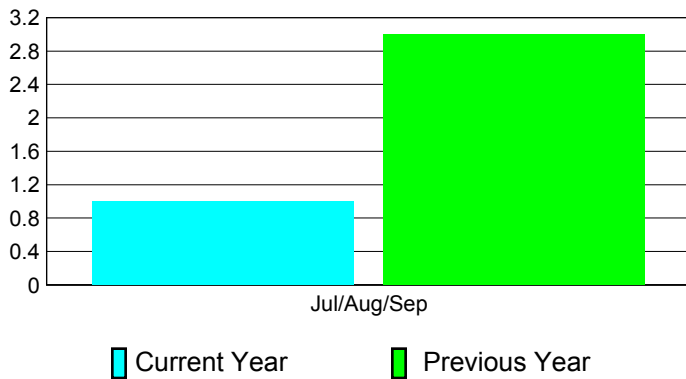

Club Results 2012-2013

Goal, New, Dropped, Gain/Loss

Comparison of Club Gain/Loss

Current Year Compared to the Previous Year

YTD Status Quo Clubs 2012-2013

Status Quo Clubs Compared to Status Quo Members

MEMBERSHIP