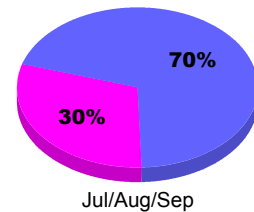

**Membership Results
2012-2013**

**Membership
2011-2012**

Month	Net Memb Goal	Actual New Memb	Actual Dropped Memb	Gain/Loss of Memb	Gain/Loss of Memb
Jul/Aug/Sep		105	-102	3	161
Totals		105	-102	3	161

Membership Results 2012-2013

Goal, New, Dropped, Gain/Loss

Comparison of Membership Gain/Loss

Current Year Compared to the Previous Year

Gender Comparison 2012-2013

Male Female