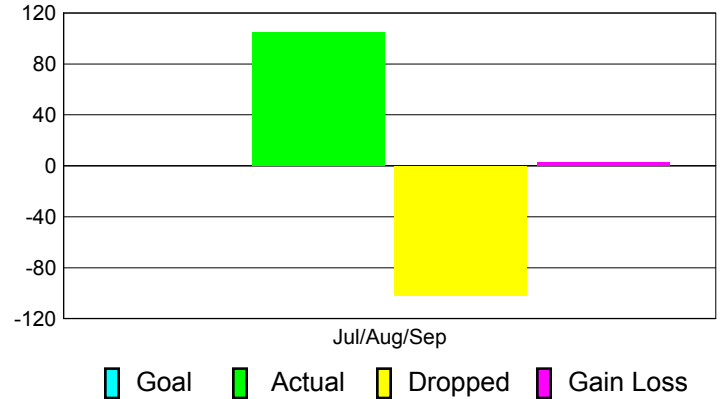

Membership Results 2012-2013

Goal, New, Dropped, Gain/Loss