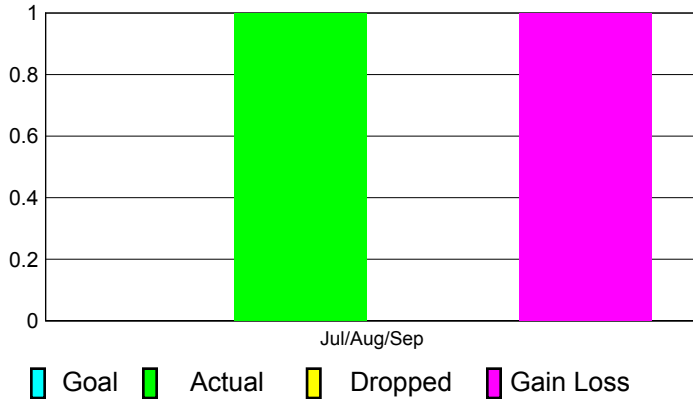

2012-2013 GMT Reports for District (or Undistricted) **District 322 E INDIA**

GMT: **SANGEETA JATIA**

Location: **INDIA**

GMT CA: **6**

CLUBS

**Club Results
2012-2013**

**Clubs
2011-2012**

Month	New Club Goal	Actual New Clubs	Actual Dropped Clubs	Gain/Loss of Clubs	Gain/Loss of Clubs
Jul/Aug/Sep		1	0	1	3
Totals		1	0	1	3

Club Results 2012-2013

Goal, New, Dropped, Gain/Loss

Comparison of Club Gain/Loss

Current Year Compared to the Previous Year

YTD Status Quo Clubs 2012-2013

Status Quo Clubs Compared to Status Quo Members

MEMBERSHIP